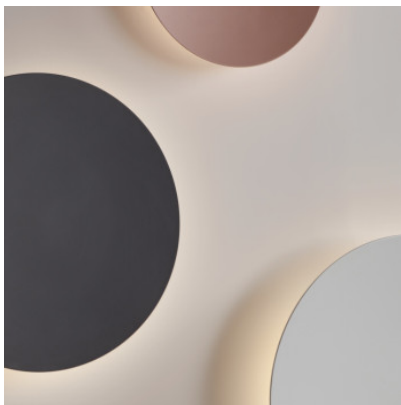

Vibia Puck Wall Art 5472

LED wall light Vibia Puk Wall Art 5472 with aluminum structure, ABS shade and polycarbonate diffuser. Up to 8 modules per wall connection. Dimmable trailing edge.

Black Grey	629,00 €-MSRP-660,00-€
MPN	547221/14
Luminous flux (lm)	1436
Brown M1	629,00 €-MSRP-660,00-€
MPN	547228/14
Luminous flux (lm)	1436
Grey L2	629,00 €-MSRP-660,00-€
MPN	547215/14
Luminous flux (lm)	1436
Grey Felt D1	689,00 €-MSRP-726,00-€
MPN	547277/14
Luminous flux (lm)	1436
Grey Felt L1	689,00 €-MSRP-726,00-€
MPN	547276/14
Luminous flux (lm)	1436