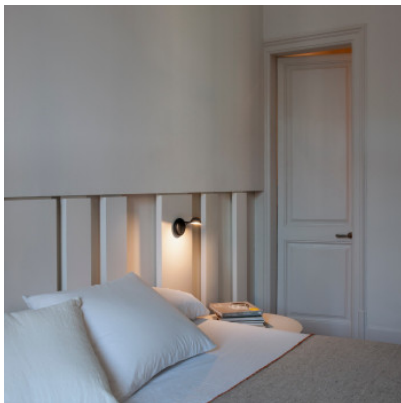

Vibia Pin 1675

LED wall light Vibia Pin 1675 made of aluminum and stainless steel, diffuser polycarbonate, base made of zinc alloy. Lampshade can be tilted 30° - 45°, rotated 350°. With switch on the base.

black	359,00 €-MSRP 375,00 €
MPN	167504/10
Luminous flux (lm)	452.95
green	359,00 €-MSRP 375,00 €
MPN	167562/10
Luminous flux (lm)	452.95
off-white	359,00 €-MSRP 375,00 €
MPN	167558/10
Luminous flux (lm)	452.95
white	359,00 €-MSRP 375,00 €
MPN	167593/10
Luminous flux (lm)	452.95