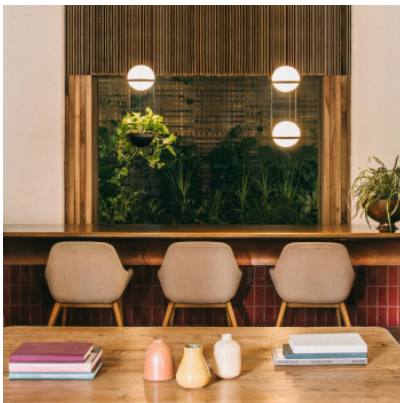

Vibia Palma 3726

LED pendant light Vibia Palma 3726 made of aluminum and shades made of mouth-blown glass. Dimmable 1-10V/Push or with Casambi module.

graphite, 1-10V/Push	1.299,00 € MSRP 1.369,00 €
MPN	372618/1B
Luminous flux (lm)	1736
white, 1-10V/Push	1.299,00 € MSRP 1.369,00 €
MPN	372693/1B
Luminous flux (lm)	1736
graphite, Casambi	1.439,00 € MSRP 1.511,00 €
MPN	372618/1Z
Luminous flux (lm)	1736
white, Casambi	1.439,00 € MSRP 1.511,00 €
MPN	372693/1Z
Luminous flux (lm)	1736