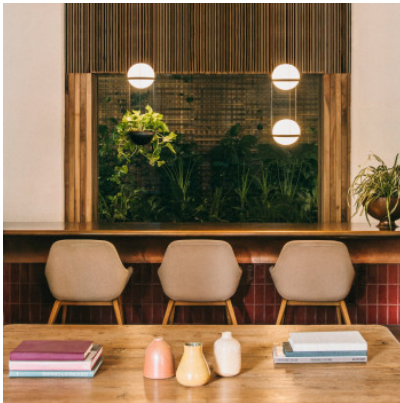

Vibia Palma 3724

LED pendant light Vibia Palma 3724 made of aluminum and shade made of mouth-blown glass, plant pot made of PMMA. Dimmable 1-10V/Push or with Casambi module.

graphite, Casambi	939,00 € MSRP 1.261,00 €
MPN	372418/1Z
Luminous flux (lm)	868
graphite, 1-10V/Push	1.059,00 € MSRP 1.119,00 €
MPN	372418/1B
Luminous flux (lm)	868
white, 1-10V/Push	1.059,00 € MSRP 1.119,00 €
MPN	372493/1B
Luminous flux (lm)	868
white, Casambi	1.199,00 € MSRP 1.261,00 €
MPN	372493/1Z
Luminous flux (lm)	868