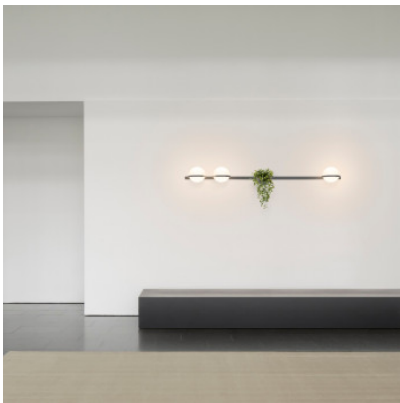

Vibia Palma 3706

LED wall light Vibia Palma 3706 made of aluminum and shades made of mouth-blown glass, plant pot made of PMMA. Dimmable 1-10V/Push.

graphite	1.909,00 € ~~MSRP 2.011,00 €~~
MPN	370618/1B
Luminous flux (lm)	2604

white	1.909,00 € ~~MSRP 2.011,00 €~~
MPN	370693/1B
Luminous flux (lm)	2604

25.04.2024 19:03:42

All prices shown include 19% VAT for deliveries to Deutschland excluding possible shipping costs.

Lumen Lighting Nostraforma GmbH & Co KG
Bodenseestr. 129 | DE-81243 München
FON: +49 (0) 89 820 80 62 0 | FAX: +49 (0) 89 820 80 62 200
MAIL: nostraforma@nostraforma.com | WEB: www.nostraforma.com
BANK: Stadtparkasse München | BLZ: 701 500 00 | KTO: 907 228 290
IBAN: DE 85 7015 0000 0907 2282 90 | BIC: SSKMDEMM

UST-ID: DE 813 992 226
Registergericht München HRA 88136
Persönlich haftende Gesellschafter
Nostraforma Verwaltungs GmbH
Registergericht München HRA 175844
Geschäftsführer: Cerchi Alexander, Cerchi Patrick, Cerchi Manuel