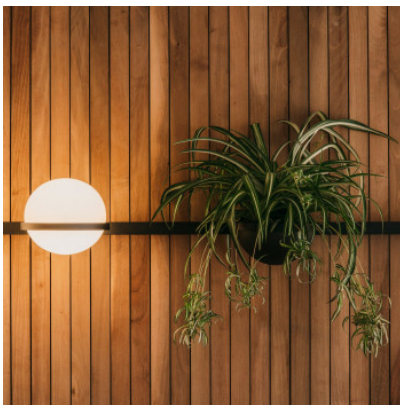

Vibia Palma 3706

LED wall light Vibia Palma 3706 made of aluminum and shades made of mouth-blown glass, plant pot made of PMMA. Dimmable 1-10V/Push.

graphite	1.909,00 € ~~MSRP 2.011,00 €~~
MPN	370618/1B
Luminous flux (lm)	2604

white	1.909,00 € ~~MSRP 2.011,00 €~~
MPN	370693/1B
Luminous flux (lm)	2604

25.04.2024 19:03:42

All prices shown include 19% VAT for deliveries to Deutschland excluding possible shipping costs.

Lumen Lighting Nostraforma GmbH & Co KG
Bodenseestr. 129 | DE-81243 München
FON: +49 (0) 89 820 80 62 0 | FAX: +49 (0) 89 820 80 62 200
MAIL: nostraforma@nostraforma.com | WEB: www.nostraforma.com
BANK: Stadtparkasse München | BLZ: 701 500 00 | KTO: 907 228 290
IBAN: DE 85 7015 0000 0907 2282 90 | BIC: SSKMDEMM

UST-ID: DE 813 992 226
Registergericht München HRA 88136
Persönlich haftende Gesellschafter
Nostraforma Verwaltungs GmbH
Registergericht München HRA 175844
Geschäftsführer: Cerchi Alexander, Cerchi Patrick, Cerchi Manuel