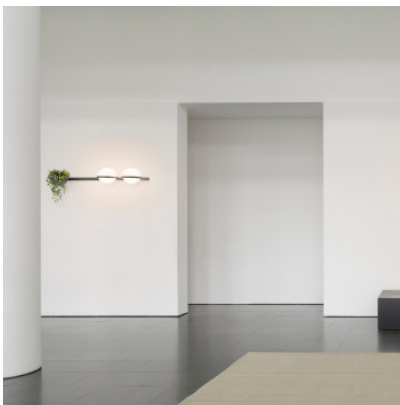

Vibia Palma 3704

LED wall light Vibia Palma 3704 made of aluminum and shades made of mouth-blown glass, plant pot made of PMMA. Dimmable 1-10V/Push.

graphite	1.309,00 € ~~MSRP 1.380,00 €~~
MPN	370418/1B
Luminous flux (lm)	1736

white	1.309,00 € ~~MSRP 1.380,00 €~~
MPN	370493/1B
Luminous flux (lm)	1736

23.04.2024 17:50:58

All prices shown include 19% VAT for deliveries to Deutschland excluding possible shipping costs.

Lumen Lighting Nostraforma GmbH & Co KG
Bodenseestr. 129 | DE-81243 München
FON: +49 (0) 89 820 80 62 0 | FAX: +49 (0) 89 820 80 62 200
MAIL: nostraforma@nostraforma.com | WEB: www.nostraforma.com
BANK: Stadtparkasse München | BLZ: 701 500 00 | KTO: 907 228 290
IBAN: DE 85 7015 0000 0907 2282 90 | BIC: SSKMDEMM

UST-ID: DE 813 992 226
Registergericht München HRA 88136
Persönlich haftende Gesellschafter
Nostraforma Verwaltungs GmbH
Registergericht München HRA 175844
Geschäftsführer: Cerchi Alexander, Cerchi Patrick, Cerchi Manuel