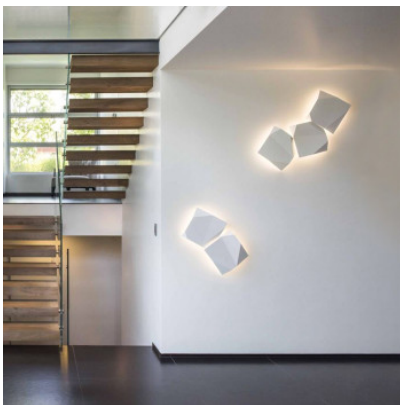

## Vibia Origami 4504

LED wall light Vibia Origami 4504 for indoor and outdoor areas made of polycarbonate and ABS shades for indirect lighting. Dimmable trailing edge. IP65.

Brown D1	649,00 €-MSRP-684,00 €
MPN	450429/14
Luminous flux (lm)	1512
Green M1	649,00 €-MSRP-684,00 €
MPN	450453/14
Luminous flux (lm)	1512
Terra Dark	649,00 €-MSRP-684,00 €
MPN	450438/14
Luminous flux (lm)	1512
White	649,00 €-MSRP-684,00 €
MPN	450410/14
Luminous flux (lm)	1512