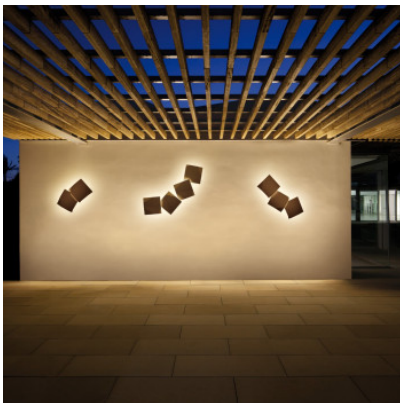

## Vibia Origami 4504

LED wall light Vibia Origami 4504 for indoor and outdoor areas made of polycarbonate and ABS shades for indirect lighting. Dimmable trailing edge. IP65.

Brown D1	649,00 €-MSRP-684,00 €
MPN	450429/14
Luminous flux (lm)	1512
Green M1	649,00 €-MSRP-684,00 €
MPN	450453/14
Luminous flux (lm)	1512
Terra Dark	649,00 €-MSRP-684,00 €
MPN	450438/14
Luminous flux (lm)	1512
White	649,00 €-MSRP-684,00 €
MPN	450410/14
Luminous flux (lm)	1512