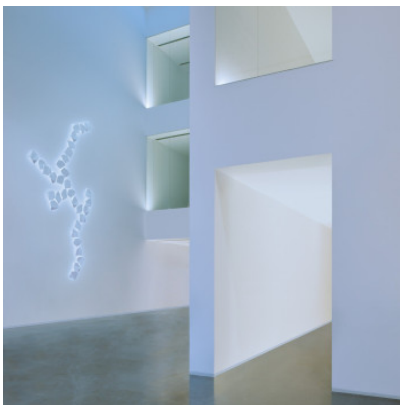

Vibia Origami 4501

LED wall light Vibia Origami 4501 for indoor and outdoor areas made of polycarbonate and ABS shade for indirect lighting. Dimmable trailing edge. IP65.

Brown D1	329,00 € ~~MSRP 345,00 €~~
MPN	450129/14
Luminous flux (lm)	756

Green M1	329,00 € ~~MSRP 345,00 €~~
MPN	450153/14
Luminous flux (lm)	756

Terra Dark	329,00 € ~~MSRP 345,00 €~~
MPN	450138/14
Luminous flux (lm)	756

White	329,00 € ~~MSRP 345,00 €~~
MPN	450110/14
Luminous flux (lm)	756

24.04.2024 18:30:45

All prices shown include 19% VAT for deliveries to Deutschland excluding possible shipping costs.

Lumen Lighting Nostraforma GmbH & Co KG
Bodenseestr. 129 | DE-81243 München
FON: +49 (0) 89 820 80 62 0 | FAX: +49 (0) 89 820 80 62 200
MAIL: nostraforma@nostraforma.com | WEB: www.nostraforma.com
BANK: Stadtparkasse München | BLZ: 701 500 00 | KTO: 907 228 290
IBAN: DE 85 7015 0000 0907 2282 90 | BIC: SSKMDEMM

UST-ID: DE 813 992 226
Registergericht München HRA 88136
Persönlich haftende Gesellschafter
Nostraforma Verwaltungs GmbH
Registergericht München HRA 175844
Geschäftsführer: Cerchi Alexander, Cerchi Patrick, Cerchi Manuel