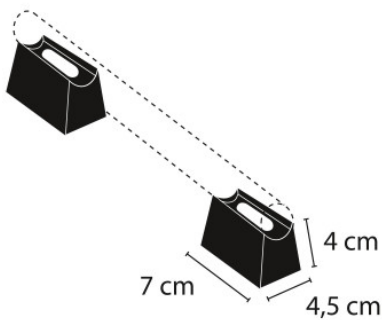

matt nickel	69,00 €-MSRP-112,00-€
MPN	803030

Bulbs	1 x 6W 230V S14s LED lamp or 1 x 9W 230V S14s LED lamp.
Dimensions	Base length 7 cm, base width 4.5 cm, base height 4 cm, weight 1.7 kg.

23.04.2024 10:42:18