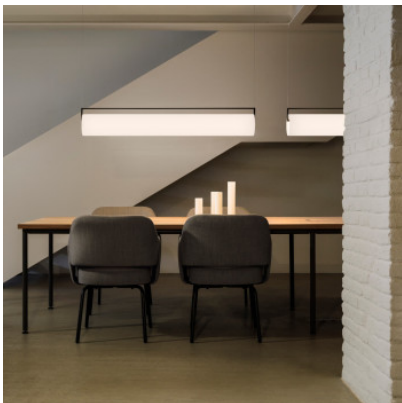

Vibia Kontur 6474

LED pendant light Vibia Kontur 6474 made of black painted aluminum with mouth-blown triplex opal glass. Dimmable 1-10V, Push or with Casambi module.

1-10V	1.189,00 € MSRP 1.250,00 €
MPN	647411/13
Luminous flux (lm)	2165
Push	1.249,00 € MSRP 1.315,00 €
MPN	647411/15
Luminous flux (lm)	2165
Casambi	1.319,00 € MSRP 1.392,00 €
MPN	647411/12
Luminous flux (lm)	2165