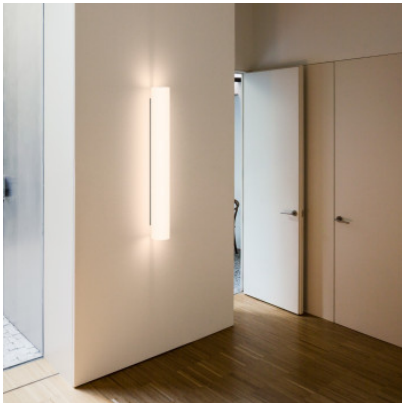

Vibia Kontur 6446

LED wall light Vibia Kontur 6446 made of black painted aluminum with mouth-blown triplex opal glass. Dimmable 1-10V, Push or with Casambi module.

1-10V	1.339,00 € MSRP 1.410,00 €
MPN	644611/13
Luminous flux (lm)	2907
Push	1.409,00 € MSRP 1.482,00 €
MPN	644611/15
Luminous flux (lm)	2907
Casambi	1.469,00 € MSRP 1.553,00 €
MPN	644611/1Z
Luminous flux (lm)	2907