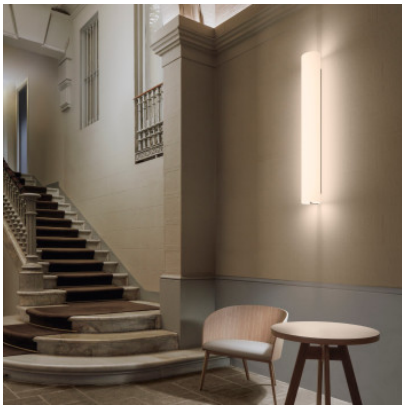

Vibia Kontur 6446

LED wall light Vibia Kontur 6446 made of black painted aluminum with mouth-blown triplex opal glass. Dimmable 1-10V, Push or with Casambi module.

1-10V	1.339,00 € MSRP 1.410,00 €
MPN	644611/13
Luminous flux (lm)	2907
Push	1.409,00 € MSRP 1.482,00 €
MPN	644611/15
Luminous flux (lm)	2907
Casambi	1.469,00 € MSRP 1.553,00 €
MPN	644611/1Z
Luminous flux (lm)	2907