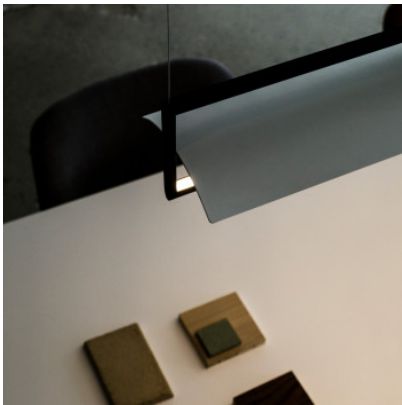

Vibia Kontur 6436

LED pendant light Vibia Kontur 6436 made of black painted aluminum with a concave reflector made of white aluminum. Dimmable 1-10V, Push or with Casambi module.

1-10V	1.059,00 € MSRP 1.119,00 €
MPN	643611/13
Luminous flux (lm)	2907
Push	1.119,00 € MSRP 1.178,00 €
MPN	643611/15
Luminous flux (lm)	2907
Casambi	1.199,00 € MSRP 1.261,00 €
MPN	643611/12
Luminous flux (lm)	2907