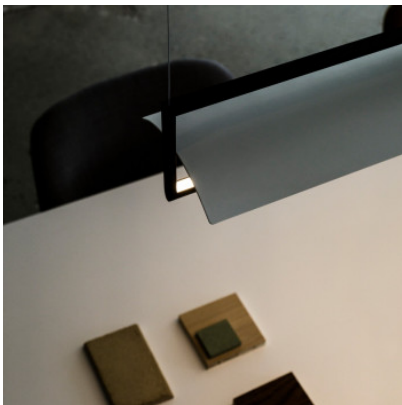

Vibia Kontur 6434

LED pendant light Vibia Kontur 6434 made of black painted aluminum with a concave reflector made of white aluminum. Dimmable 1-10V, Push or with Casambi module.

1-10V	929,00 € -MSRP 976,00 €
MPN	643411/13
Luminous flux (lm)	2165
Push	979,00 € -MSRP 1.029,00 €
MPN	643411/15
Luminous flux (lm)	2165
Casambi	1.059,00 € -MSRP 1.119,00 €
MPN	643411/12
Luminous flux (lm)	2165