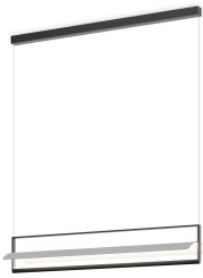

Vibia Kontur 6434

LED pendant light Vibia Kontur 6434 made of black painted aluminum with a concave reflector made of white aluminum. Dimmable 1-10V, Push or with Casambi module.

1-10V	929,00 € -MSRP 976,00 €
MPN	643411/13
Luminous flux (lm)	2165
Push	979,00 € -MSRP 1.029,00 €
MPN	643411/15
Luminous flux (lm)	2165
Casambi	1.059,00 € -MSRP 1.119,00 €
MPN	643411/12
Luminous flux (lm)	2165