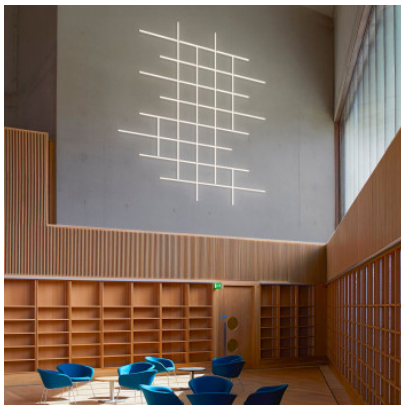

Vibia Halo Wall 2361

LED wall light Vibia Halo Wall 2361 with aluminium canopy and PMMA diffuser. 3 diffusers, can be rotated 90°. Dimmable 1-10V or with Casambi module.

black, 1-10V	1.709,00 € MSRP 1.803,00 €
MPN	236111/23
Luminous flux (lm)	4584
off-white, 1-10V	1.709,00 € MSRP 1.803,00 €
MPN	236113/23
Luminous flux (lm)	4584
black, Casambi	1.849,00 € MSRP 1.946,00 €
MPN	236111/2Z
Luminous flux (lm)	4584
off-white, Casambi	1.849,00 € MSRP 1.946,00 €
MPN	236113/2Z
Luminous flux (lm)	4584