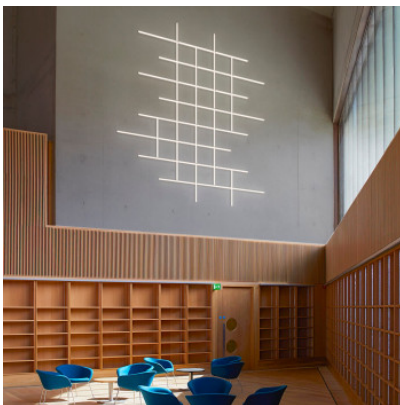

Vibia Halo Wall 2360

LED wall light Vibia Halo Wall 2360 with aluminium canopy and PMMA diffuser. Dimmable 1-10V or with Casambi module.

black, 1-10V	749,00 € ~~MSRP 785,00 €~~
MPN	236011/23
Luminous flux (lm)	1528

off-white, 1-10V	749,00 € ~~MSRP 785,00 €~~
MPN	236013/23
Luminous flux (lm)	1528

black, Casambi	879,00 € ~~MSRP 928,00 €~~
MPN	236011/2Z
Luminous flux (lm)	1528

off-white, Casambi	879,00 € ~~MSRP 928,00 €~~
MPN	236013/2Z
Luminous flux (lm)	1528

26.04.2024 10:51:45

All prices shown include 19% VAT for deliveries to Deutschland excluding possible shipping costs.

Lumen Lighting Nostraforma GmbH & Co KG
Bodenseestr. 129 | DE-81243 München
FON: +49 (0) 89 820 80 62 0 | FAX: +49 (0) 89 820 80 62 200
MAIL: nostraforma@nostraforma.com | WEB: www.nostraforma.com
BANK: Stadtparkasse München | BLZ: 701 500 00 | KTO: 907 228 290
IBAN: DE 85 7015 0000 0907 2282 90 | BIC: SSKMDEMM

UST-ID: DE 813 992 226
Registergericht München HRA 88136
Persönlich haftende Gesellschafter
Nostraforma Verwaltungs GmbH
Registergericht München HRA 175844
Geschäftsführer: Cerchi Alexander, Cerchi Patrick, Cerchi Manuel