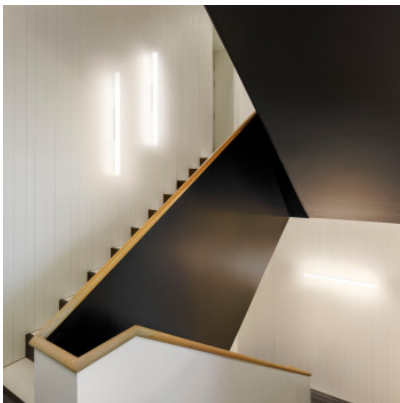

Vibia Halo Wall 2360

LED wall light Vibia Halo Wall 2360 with aluminium canopy and PMMA diffuser. Dimmable 1-10V or with Casambi module.

black, 1-10V	749,00 € ~~MSRP 785,00 €~~
MPN	236011/23
Luminous flux (lm)	1528

off-white, 1-10V	749,00 € ~~MSRP 785,00 €~~
MPN	236013/23
Luminous flux (lm)	1528

black, Casambi	879,00 € ~~MSRP 928,00 €~~
MPN	236011/2Z
Luminous flux (lm)	1528

off-white, Casambi	879,00 € ~~MSRP 928,00 €~~
MPN	236013/2Z
Luminous flux (lm)	1528

26.04.2024 10:51:45

All prices shown include 19% VAT for deliveries to Deutschland excluding possible shipping costs.

Lumen Lighting Nostraforma GmbH & Co KG
Bodenseestr. 129 | DE-81243 München
FON: +49 (0) 89 820 80 62 0 | FAX: +49 (0) 89 820 80 62 200
MAIL: nostraforma@nostraforma.com | WEB: www.nostraforma.com
BANK: Stadtparkasse München | BLZ: 701 500 00 | KTO: 907 228 290
IBAN: DE 85 7015 0000 0907 2282 90 | BIC: SSKMDEMM

UST-ID: DE 813 992 226
Registergericht München HRA 88136
Persönlich haftende Gesellschafter
Nostraforma Verwaltungs GmbH
Registergericht München HRA 175844
Geschäftsführer: Cerchi Alexander, Cerchi Patrick, Cerchi Manuel