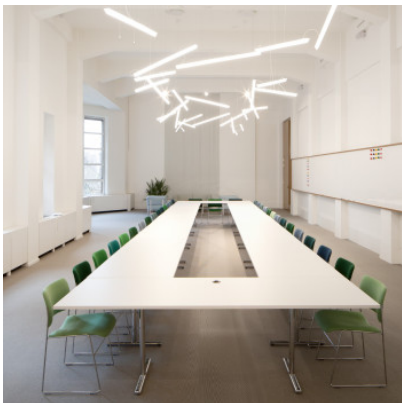

Vibia Halo Lineal 2342

LED pendant light Vibia Halo Lineal 2342 with steel canopy and PMMA diffuser. Dimmable 1-10V or with Casambi module.

1-10V	3.499,00 € MSRP 3.683,00 €
MPN	234203/23
Luminous flux (lm)	7702
Casambi	3.629,00 € MSRP 3.826,00 €
MPN	234203/2Z
Luminous flux (lm)	7702