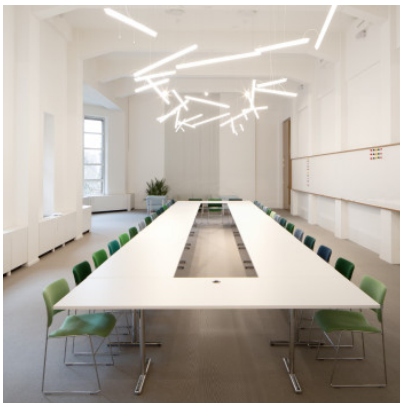

Vibia Halo Lineal 2341

LED pendant light Vibia Halo Lineal 2341 with steel canopy and PMMA diffuser. Dimmable 1-10V or with Casambi module.

1-10V	1.799,00 € MSRP 1.892,00 €
MPN	234103/23
Luminous flux (lm)	3851
Casambi	1.929,00 € MSRP 2.035,00 €
MPN	234103/2Z
Luminous flux (lm)	3851