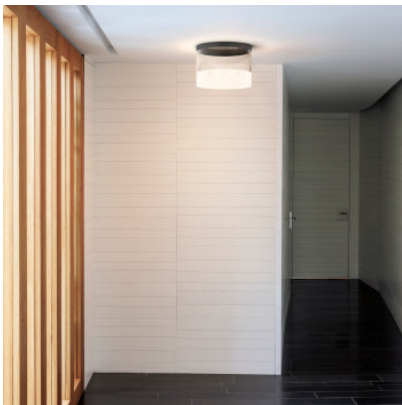

Vibia Guise 2298

LED ceiling light Vibia Guise 2298 with aluminum body, steel canopy and borosilicate glass diffuser. Dimmable 1-10V/Push or with Casambi module.

1-10V/Push	3.569,00 € MSRP 3.754,00 €
MPN	229818/2B
Luminous flux (lm)	1325
Casambi	3.699,00 € MSRP 3.897,00 €
MPN	229818/2Z
Luminous flux (lm)	1325