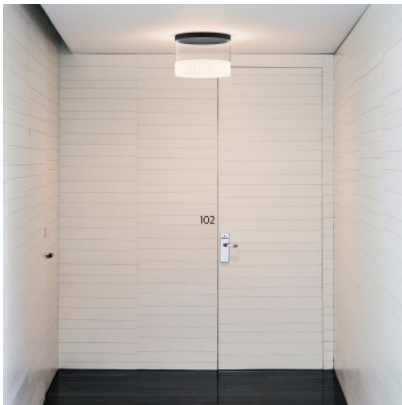

Vibia Guise 2298

LED ceiling light Vibia Guise 2298 with aluminum body, steel canopy and borosilicate glass diffuser. Dimmable 1-10V/Push or with Casambi module.

1-10V/Push	3.569,00 € MSRP 3.754,00 €
MPN	229818/2B
Luminous flux (lm)	1325
Casambi	3.699,00 € MSRP 3.897,00 €
MPN	229818/2Z
Luminous flux (lm)	1325