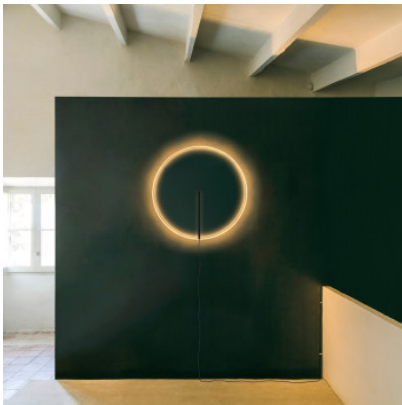

## Vibia Guise 2262

LED wall light Vibia Guise 2262 made of aluminum and diffuser made of borosilicate glass. With cable supply and plug. With optical touch dimmer (sensor) on the profile.

graphite	2.659,00 € <del>MSRP 2.802,00 €</del>
MPN	226218/26
Luminous flux (lm)	1504.8