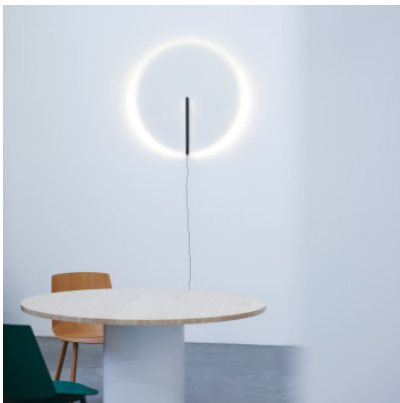

Vibia Guise 2260

LED wall light Vibia Guise 2260 made of aluminum and diffuser made of borosilicate glass.
With cable supply and plug. With optical touch dimmer (sensor) on the profile.

graphite	1.249,00 € MSRP 1.321,00 €
MPN	226018/26
Luminous flux (lm)	871.2