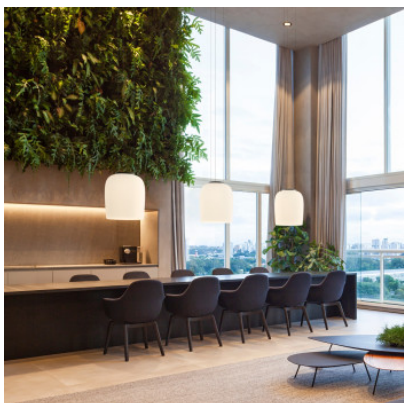

Vibia Ghost 4987

LED pendant light Vibia Ghost 4987 with steel canopy and shade made of mouth-blown triplex opal glass. Dimmable 1-10V/Push/DALI.

1-10V/Push/DALI	1.829,00 € MSRP 1.928,00 €
MPN	498711/1A
Luminous flux (lm)	5547
Casambi	1.969,00 € MSRP 2.071,00 €
MPN	498711/1Z
Luminous flux (lm)	5547