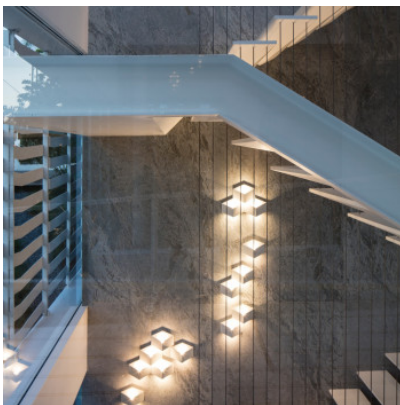

## Vibia Fold Surface 4202

LED wall light Vibia Fold Surface 4201 made of aluminum and diffuser made of polycarbonate. Light emission on both sides for indirect wall lighting. On/off.

dark brown matt	829,00 € <del>MSRP 875,00 €</del>
MPN	420214/10
Luminous flux (lm)	1196
green	829,00 € <del>MSRP 875,00 €</del>
MPN	420207/10
Luminous flux (lm)	1196
off-white	829,00 € <del>MSRP 875,00 €</del>
MPN	420258/10
Luminous flux (lm)	1196