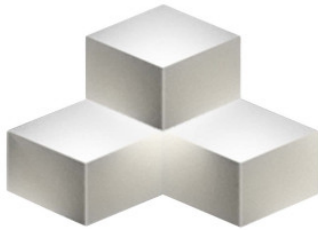

## Vibia Fold Surface 4202

LED wall light Vibia Fold Surface 4201 made of aluminum and diffuser made of polycarbonate. Light emission on both sides for indirect wall lighting. On/off.

dark brown matt	829,00 € <del>MSRP 875,00 €</del>
MPN	420214/10
Luminous flux (lm)	1196
green	829,00 € <del>MSRP 875,00 €</del>
MPN	420207/10
Luminous flux (lm)	1196
off-white	829,00 € <del>MSRP 875,00 €</del>
MPN	420258/10
Luminous flux (lm)	1196