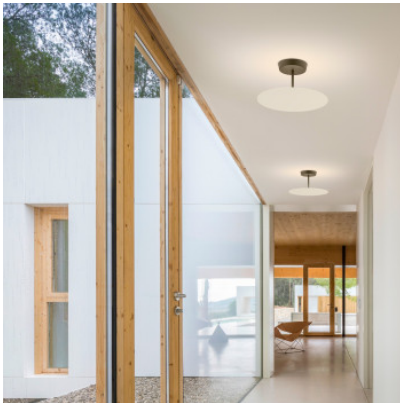

Vibia Flat 5920

LED ceiling light Vibia Flat 5920 with structure and canopy made of steel, reflector and head made of aluminum. Indirect lighting. Dimmable 1-10V/Push.

Green L1	649,00 € MSRP 684,00 €
MPN	592047/1B
Luminous flux (lm)	1740
Off-White	649,00 € MSRP 684,00 €
MPN	592013/1B
Luminous flux (lm)	1740
White	649,00 € MSRP 684,00 €
MPN	592010/1B
Luminous flux (lm)	1740