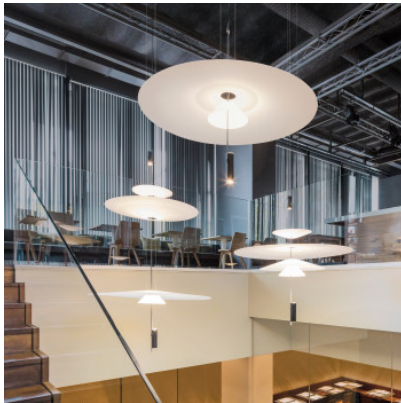

Vibia Flamingo 1527

LED pendant light Vibia Flamingo 1527 made of steel and aluminum and shade made of PMMA. Glare-free, downward-directed light. Dimmable 1-10V/Push or with Casambi module.

copper, 1-10V/Push	1.399,00 € MSRP 1.476,00 €
MPN	152767/1B
Luminous flux (lm)	1389
gold, 1-10V/Push	1.399,00 € MSRP 1.476,00 €
MPN	152720/1B
Luminous flux (lm)	1389
graphite, 1-10V/Push	1.399,00 € MSRP 1.476,00 €
MPN	152718/1B
Luminous flux (lm)	1389
white, 1-10V/Push	1.399,00 € MSRP 1.476,00 €
MPN	152793/1B
Luminous flux (lm)	1389
copper, Casambi	1.539,00 € MSRP 1.618,00 €
MPN	152767/1Z
Luminous flux (lm)	1389
gold, Casambi	1.539,00 € MSRP 1.618,00 €
MPN	152720/1Z
Luminous flux (lm)	1389
graphite, Casambi	1.539,00 € MSRP 1.618,00 €
MPN	152718/1Z
Luminous flux (lm)	1389
white, Casambi	1.539,00 € MSRP 1.618,00 €
MPN	152793/1Z
Luminous flux (lm)	1389