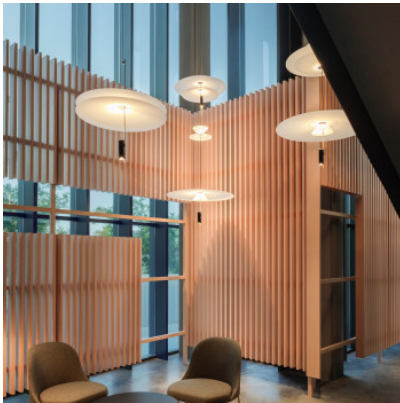

Vibia Flamingo 1510

LED pendant light Vibia Flamingo 1510 made of steel and aluminum and shade made of PMMA. Glare-free, downward-directed light. Dimmable 1-10V/Push or with Casambi module.

copper, 1-10V/Push	1.269,00 € MSRP 1.339,00 €
MPN	151067/1B
Luminous flux (lm)	1389
gold, 1-10V/Push	1.269,00 € MSRP 1.339,00 €
MPN	151020/1B
Luminous flux (lm)	1389
graphite, 1-10V/Push	1.269,00 € MSRP 1.339,00 €
MPN	151018/1B
Luminous flux (lm)	1389
white, 1-10V/Push	1.269,00 € MSRP 1.339,00 €
MPN	151093/1B
Luminous flux (lm)	1389
copper, Casambi	1.409,00 € MSRP 1.482,00 €
MPN	151067/1Z
Luminous flux (lm)	1389
gold, Casambi	1.409,00 € MSRP 1.482,00 €
MPN	151020/1Z
Luminous flux (lm)	1389
graphite, Casambi	1.409,00 € MSRP 1.482,00 €
MPN	151018/1Z
Luminous flux (lm)	1389
white, Casambi	1.409,00 € MSRP 1.482,00 €
MPN	151093/1Z
Luminous flux (lm)	1389