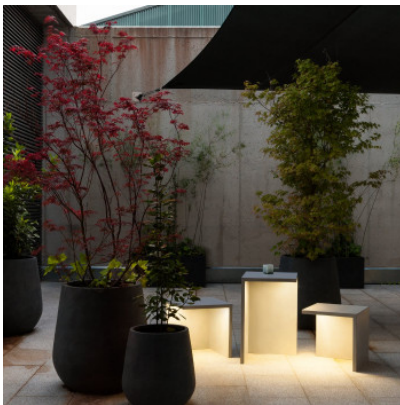

Vibia Empty 4125

LED outdoor floor light Vibia Empty 4125 made of polymer concrete and diffuser made of methacrylate. The seat can hold up to 150 kg. On/off. Protection class IP65.

concrete gray	1.309,00 € MSRP 1.380,00 €
MPN	412518/10
Luminous flux (lm)	1247