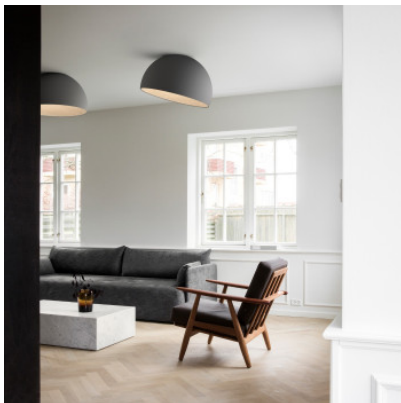

Vibia Duo 4880

LED ceiling light Vibia Duo 4880 made of aluminum, interior made of oak wood, diffuser made of polycarbonate for glare-free general lighting. Dimmable 1-10V/Push/DALI or with Casambi module.