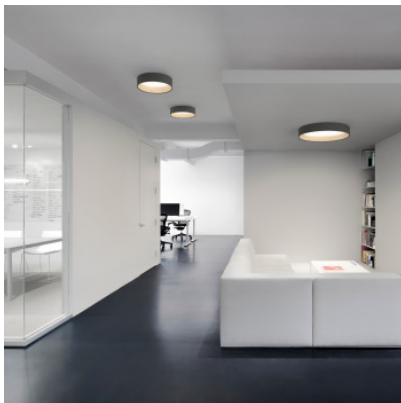

Vibia Duo 4872

LED ceiling light Vibia Duo 4872 made of aluminum, interior made of oak wood, diffuser made of polycarbonate for glare-free general lighting. Dimmable 1-10V/Push/DALI or with Casambi module.