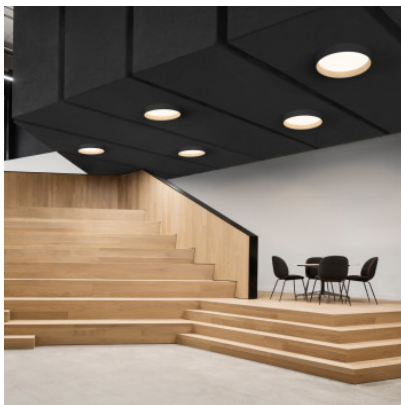

Vibia Duo 4872

LED ceiling light Vibia Duo 4872 made of aluminum, interior made of oak wood, diffuser made of polycarbonate for glare-free general lighting. Dimmable 1-10V/Push/DALI or with Casambi module.