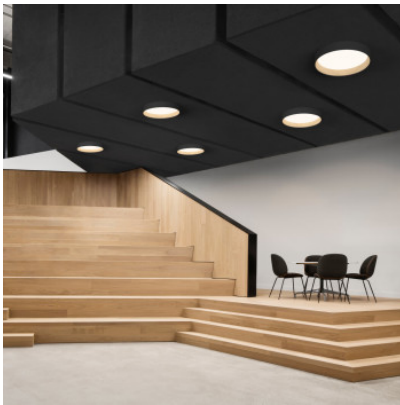

Vibia Duo 4870

LED ceiling light Vibia Duo 4870 made of aluminum, interior made of oak wood, diffuser made of polycarbonate for glare-free general lighting. Dimmable 1-10V/Push/DALI or with Casambi module.