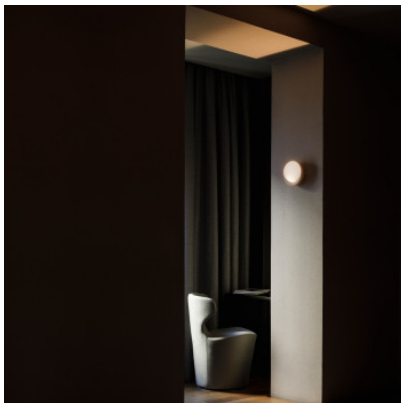

## Vibia Dots 4665

LED wall light Dots Vibia 4665 made of aluminum, ABS and diffuser made of polycarbonate. The concave shape of the lamp reflects the light from the metal surface to the wall or ceiling. On off.

Brown L1	299,00 €-MSRP 315,00 €
MPN	466527/10
Luminous flux (lm)	500
Green L1	299,00 €-MSRP 315,00 €
MPN	466547/10
Luminous flux (lm)	500
Off-White	299,00 €-MSRP 315,00 €
MPN	466513/10
Luminous flux (lm)	500
Terra Red	299,00 €-MSRP 315,00 €
MPN	466537/10
Luminous flux (lm)	500