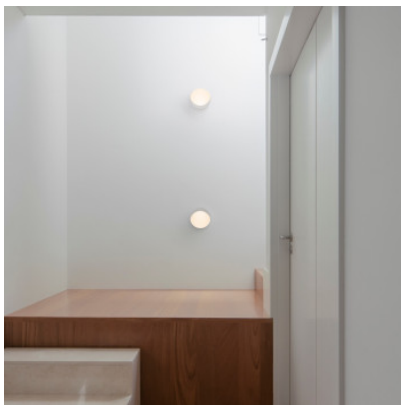

## Vibia Dots 4665

LED wall light Dots Vibia 4665 made of aluminum, ABS and diffuser made of polycarbonate. The concave shape of the lamp reflects the light from the metal surface to the wall or ceiling. On off.