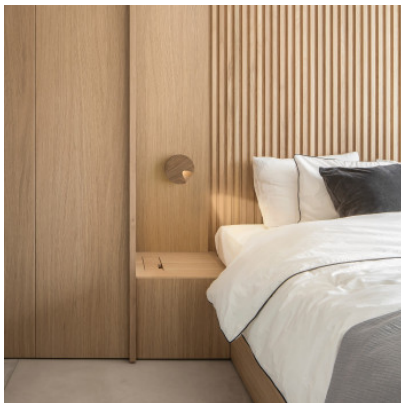

Vibia Dots 4662

LED wall light Vibia Dots 4662 made of aluminum and wood or ABS painted in Chromatica colors. 360° rotatable for aligned reading light. With on/off switch on the lamp base.

Brown L1	279,00 € MSRP 315,00 €
MPN	466227/10
Luminous flux (lm)	500
Green L1	299,00 € MSRP 315,00 €
MPN	466247/10
Luminous flux (lm)	500
Off-White	299,00 € MSRP 315,00 €
MPN	466213/10
Luminous flux (lm)	500
Terra Red	299,00 € MSRP 315,00 €
MPN	466237/10
Luminous flux (lm)	500
American Walnut	339,00 € MSRP 357,00 €
MPN	466283/10
Luminous flux (lm)	500
Natural White Oak	339,00 € MSRP 357,00 €
MPN	466282/10
Luminous flux (lm)	500