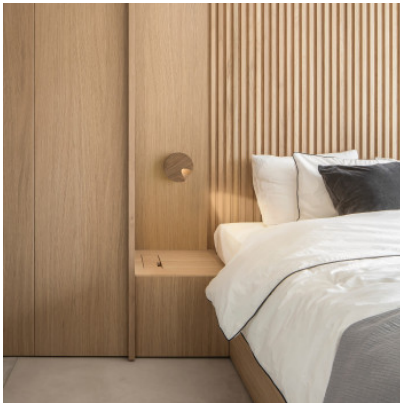

## Vibia Dots 4660

LED wall light Vibia Dots 4660 made of aluminum and wood or ABS painted in Chromatica colors. 360° rotatable for aligned reading light. On/off or dimmable trailing edge.

Brown L1	299,00 € <del>MSRP 315,00 €</del>
MPN	466027/10
Luminous flux (lm)	500
Green L1	299,00 € <del>MSRP 315,00 €</del>
MPN	466047/10
Luminous flux (lm)	500
Off-White	299,00 € <del>MSRP 315,00 €</del>
MPN	466013/10
Luminous flux (lm)	500
Terra Red	299,00 € <del>MSRP 315,00 €</del>
MPN	466037/10
Luminous flux (lm)	500
Brown L1, phase-cut	319,00 € <del>MSRP 333,00 €</del>
MPN	466027/14
Luminous flux (lm)	500
Green L1, phase-cut	319,00 € <del>MSRP 333,00 €</del>
MPN	466047/14
Luminous flux (lm)	500
Off-White, phase-cut	319,00 € <del>MSRP 333,00 €</del>
MPN	466013/14
Luminous flux (lm)	500
Terra Red, phase-cut	319,00 € <del>MSRP 333,00 €</del>
MPN	466037/14
Luminous flux (lm)	500
American Walnut	339,00 € <del>MSRP 357,00 €</del>
MPN	466083/10
Luminous flux (lm)	500
Natural Oak Wood	339,00 € <del>MSRP 357,00 €</del>
MPN	466082/10
Luminous flux (lm)	500
American Walnut, phase-cut	359,00 € <del>MSRP 375,00 €</del>
MPN	466083/14
Luminous flux (lm)	500
Natural Oak Wood, phase-cut	359,00 € <del>MSRP 375,00 €</del>
MPN	466082/14
Luminous flux (lm)	500