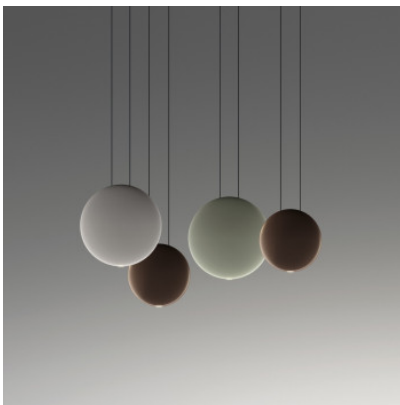

Vibia Cosmos 2515

LED pendant light Vibia Cosmos 2515 with 4 pendants made of ABS and polyurethane, steel canopy. Downward directed light. Dimmable 1-10V/Push/DALI or with Casambi module.

1-10V/Push/DALI	1.409,00 € MSRP 1.482,00 €
MPN	251562/1A
Luminous flux (lm)	1961
Casambi	1.539,00 € MSRP 1.624,00 €
MPN	251562/1Z
Luminous flux (lm)	1961