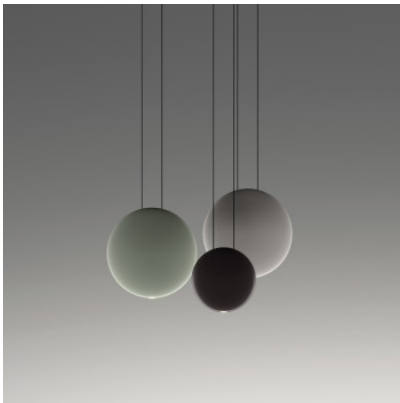

## Vibia Cosmos 2510

LED pendant light Vibia Cosmos 2510 with 3 pendants made of ABS and polyurethane, steel discs. Downward directed light. Dimmable 1-10V/Push/DALI or with Casambi module.

1-10V/Push/DALI	1.129,00 € <del>MSRP 1.184,00 €</del>
MPN	251062/1A
Luminous flux (lm)	1471
Casambi	1.259,00 € <del>MSRP 1.327,00 €</del>
MPN	251062/1Z
Luminous flux (lm)	1471