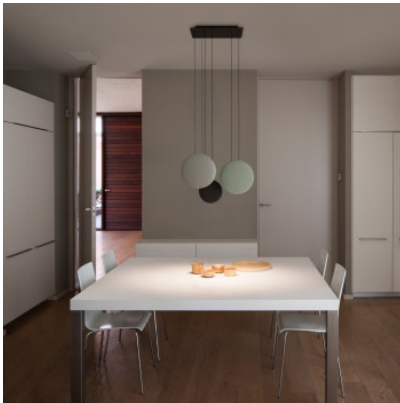

## Vibia Cosmos 2510

LED pendant light Vibia Cosmos 2510 with 3 pendants made of ABS and polyurethane, steel discs. Downward directed light. Dimmable 1-10V/Push/DALI or with Casambi module.

1-10V/Push/DALI	1.129,00 € <del>MSRP 1.184,00 €</del>
MPN	251062/1A
Luminous flux (lm)	1471
Casambi	1.259,00 € <del>MSRP 1.327,00 €</del>
MPN	251062/1Z
Luminous flux (lm)	1471