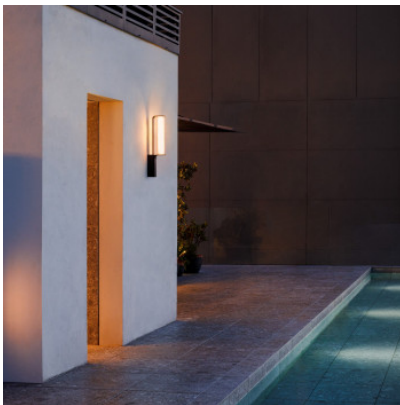

Vibia Class 2820

LED outdoor wall light Vibia Class 2820 with a height of 60 cm made of aluminum and borosilicate glass. Dimmable Push or with remote Casambi module. Degree of protection IP65.

Push	1.069,00 € MSRP 1.125,00 €
MPN	282011/15
Luminous flux (lm)	495
Casambi, Remote	1.199,00 € MSRP 1.267,00 €
MPN	282011/1Z_30
Luminous flux (lm)	495