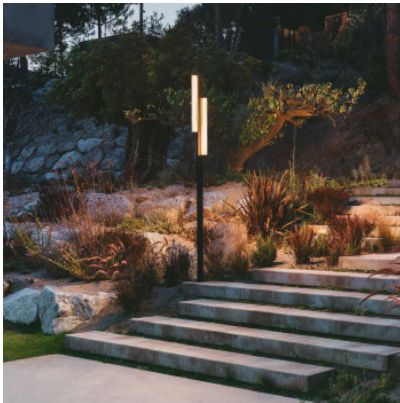

Vibia Class 2815

LED bollard light Vibia Class 2815 with a height of 250 cm made of aluminum and borosilicate glass. Dimmable Push or with remote Casambi module. Degree of protection IP65.

Push	3.269,00 €	MSRP 3.445,00 €
MPN		281511/15
Luminous flux (lm)		1980
Casambi, Remote	3.409,00 €	MSRP 3.588,00 €
MPN		281511/1Z_30
Luminous flux (lm)		1980