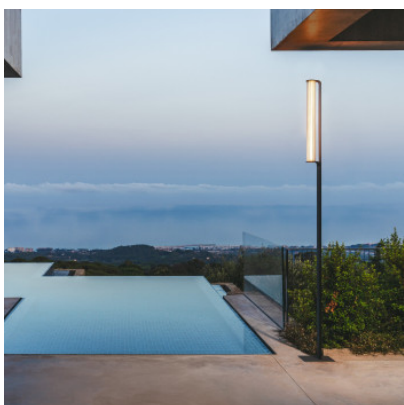

## Vibia Class 2810

LED bollard light Vibia Class 2810 with a height of 250 cm made of aluminum and borosilicate glass. Dimmable Push or with remote Casambi module. Degree of protection IP65.

Push	1.949,00 € <del>MSRP 2.053,00 €</del>
MPN	281011/15
Luminous flux (lm)	990
Casambi, Remote	2.089,00 € <del>MSRP 2.196,00 €</del>
MPN	281011/1Z_30
Luminous flux (lm)	990