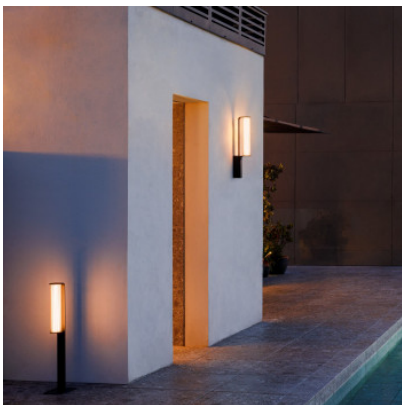

Vibia Class 2800

LED bollard light Vibia Class 2800 with a height of 78.5 cm made of aluminum and borosilicate glass. Dimmable Push or with Casambi module. Degree of protection IP65.

Push	1.409,00 € MSRP 1.488,00 €
MPN	280011/15
Luminous flux (lm)	495
Casambi	1.549,00 € MSRP 1.630,00 €
MPN	280011/1Z
Luminous flux (lm)	495