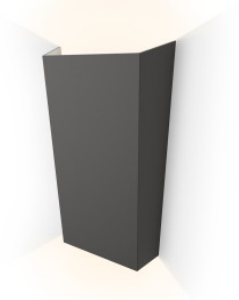

Vibia Break Plus 4116

LED outdoor wall light Vibia Break Plus 4116 made of aluminum and diffuser made of polycarbonate. Light emission upwards and downwards on both sides. On/off. Protection class IP65.

Beige D1	659,00 €-MSRP-696,00-€
MPN	411625/10
Luminous flux (lm)	707.52
Graphite Black	659,00 €-MSRP-696,00-€
MPN	411622/10
Luminous flux (lm)	707.52
Primer	659,00 €-MSRP-696,00-€
MPN	411695/10
Luminous flux (lm)	707.52
Terra Red	659,00 €-MSRP-696,00-€
MPN	411637/10
Luminous flux (lm)	707.52