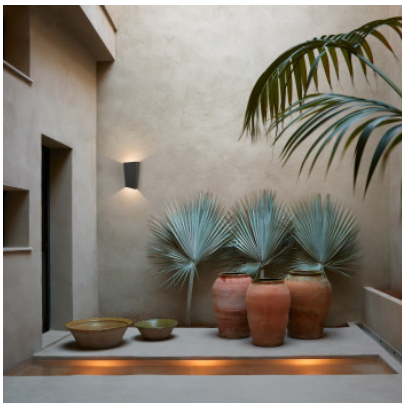

Vibia Break Plus 4116

LED outdoor wall light Vibia Break Plus 4116 made of aluminum and diffuser made of polycarbonate. Light emission upwards and downwards on both sides. On/off. Protection class IP65.

Beige D1	659,00 €-MSRP-696,00-€
MPN	411625/10
Luminous flux (lm)	707.52
Graphite Black	659,00 €-MSRP-696,00-€
MPN	411622/10
Luminous flux (lm)	707.52
Primer	659,00 €-MSRP-696,00-€
MPN	411695/10
Luminous flux (lm)	707.52
Terra Red	659,00 €-MSRP-696,00-€
MPN	411637/10
Luminous flux (lm)	707.52