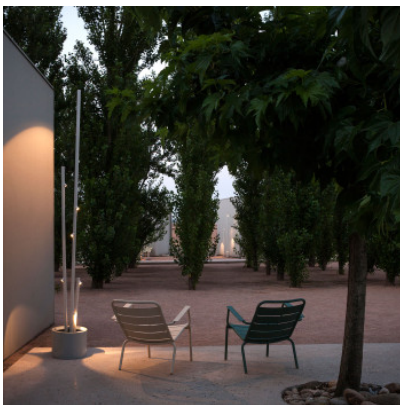

Dimensions

Height of short staff 90 cm, height of medium staff 190 cm, height of long staff 270 cm, diameter at bottom 28 cm, diameter at top 40 cm.
 Base for recessed version: Diameter 28 cm, depth 25 cm. Socle for surface version: Diameter 39 cm, height 29 cm. Total height: 270 cm (recessed), 299 cm (surface).