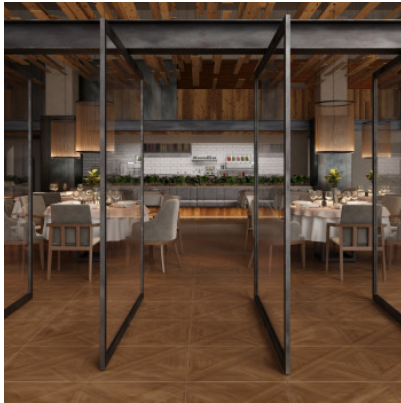

## Vibia Array 1845

LED pendant light Vibia Array 1845 made of aluminium and brass, polycarbonate diffuser and shade with threads made of flame-retardant polyester fibers. Dimmable 1-10V, Push/DALI or Casambi.