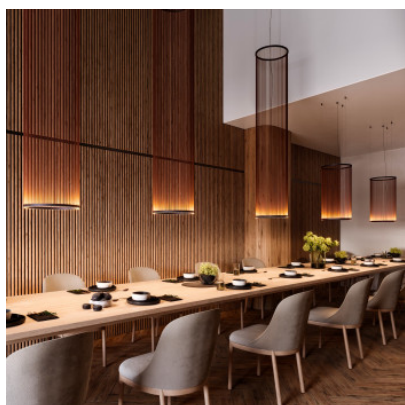

## Vibia Array 1830

LED pendant light Vibia Array 1830 made of aluminum and brass, polycarbonate diffuser and shade with threads made of flame-retardant polyester fibers. Dimmable 1-10V, Push/DALI or Casambi.