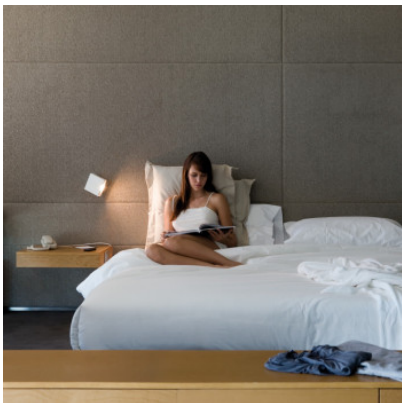

Vibia Alpha 7942

LED wall light Vibia Alpha 7942 made of aluminum and diffuser made of polycarbonate. Tilts 75° and rotates 360°. For direct assembly. On/off.

black / chrome	329,00 €-MSRP 351,00 €
MPN	794204/10
Luminous flux (lm)	182
graphite / black	329,00 €-MSRP 351,00 €
MPN	794218/10
Luminous flux (lm)	182
white	329,00 €-MSRP 351,00 €
MPN	794293/10
Luminous flux (lm)	182
white / chrome	329,00 €-MSRP 351,00 €
MPN	794203/10
Luminous flux (lm)	182