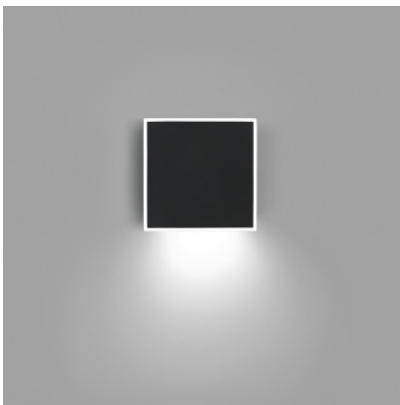

Vibia Alpha 7925

LED wall light Vibia Alpha 7925 made of zinc alloy and steel. Radiating on one side, either up/down or to the side. On/off.

graphite / black	229,00 € MSRP 303,00 €
MPN	792518/10
Luminous flux (lm)	182

black / chrome	289,00 € MSRP 303,00 €
MPN	792504/10
Luminous flux (lm)	182

white	289,00 € MSRP 303,00 €
MPN	792593/10
Luminous flux (lm)	182

white / chrome	289,00 € MSRP 303,00 €
MPN	792503/10
Luminous flux (lm)	182