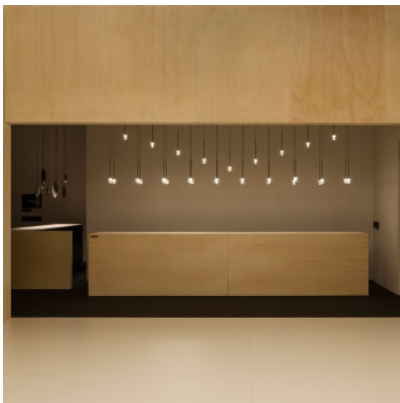

## Vibia Algorithm 0850

LED pendant lamp Vibia Algorithm 0850 with aluminum structure, mouth-blown glasses and polycarbonate diffusers, steel canopy. Dimmable 1-10V/Push/DALI or with Casambi module.

1-10V/Push/DALI	8.449,00 € <del>MSRP 8.895,00 €</del>
MPN	085018/1A
Luminous flux (lm)	9056
Casambi	8.589,00 € <del>MSRP 9.038,00 €</del>
MPN	085018/1Z
Luminous flux (lm)	9056