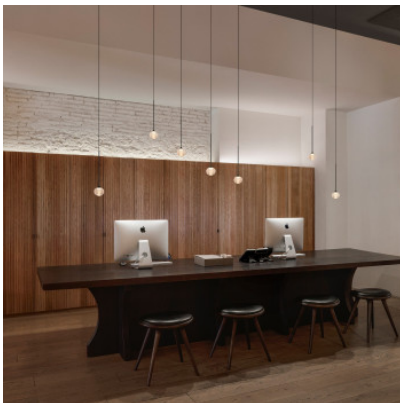

Vibia Algorithm 0820

LED pendant lamp Vibia Algorithm 0820 with structure made of aluminium, mouth-blown glass and polycarbonate diffuser, canopy made of steel. Dimmable 1-10V/Push/DALI or with Casambi module.

1-10V/Push/DALI	539,00 €-MSRP-565,00-€
MPN	082018/1A
Luminous flux (lm)	312
Casambi	669,00 €-MSRP-708,00-€
MPN	082018/1Z
Luminous flux (lm)	312

11.05.2024 9:34:46

All prices shown include 19% VAT for deliveries to Deutschland excluding possible shipping costs.

Lumen Lighting Nostraforma GmbH & Co KG
Bodenseestr. 129 | DE-81243 München
FON: +49 (0) 89 820 80 62 0 | FAX: +49 (0) 89 820 80 62 200
MAIL: nostraforma@nostraforma.com | WEB: www.nostraforma.com
BANK: Stadtparkasse München | BLZ: 701 500 00 | KTO: 907 228 290
IBAN: DE 85 7015 0000 0907 2282 90 | BIC: SSKMDEMM

UST-ID: DE 813 992 226
Registergericht München HRA 88136
Persönlich haftende Gesellschafter
Nostraforma Verwaltungs GmbH
Registergericht München HRA 175844
Geschäftsführer: Cerchi Alexander, Cerchi Patrick, Cerchi Manuel