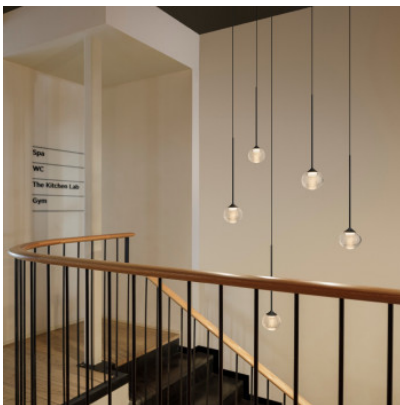

Vibia Algorithm 0820

LED pendant lamp Vibia Algorithm 0820 with structure made of aluminium, mouth-blown glass and polycarbonate diffuser, canopy made of steel. Dimmable 1-10V/Push/DALI or with Casambi module.

1-10V/Push/DALI	539,00 €-MSRP-565,00-€
MPN	082018/1A
Luminous flux (lm)	312
Casambi	669,00 €-MSRP-708,00-€
MPN	082018/1Z
Luminous flux (lm)	312

11.05.2024 9:34:46

All prices shown include 19% VAT for deliveries to Deutschland excluding possible shipping costs.

Lumen Lighting Nostraforma GmbH & Co KG
Bodenseestr. 129 | DE-81243 München
FON: +49 (0) 89 820 80 62 0 | FAX: +49 (0) 89 820 80 62 200
MAIL: nostraforma@nostraforma.com | WEB: www.nostraforma.com
BANK: Stadtparkasse München | BLZ: 701 500 00 | KTO: 907 228 290
IBAN: DE 85 7015 0000 0907 2282 90 | BIC: SSKMDEMM

UST-ID: DE 813 992 226
Registergericht München HRA 88136
Persönlich haftende Gesellschafter
Nostraforma Verwaltungs GmbH
Registergericht München HRA 175844
Geschäftsführer: Cerchi Alexander, Cerchi Patrick, Cerchi Manuel