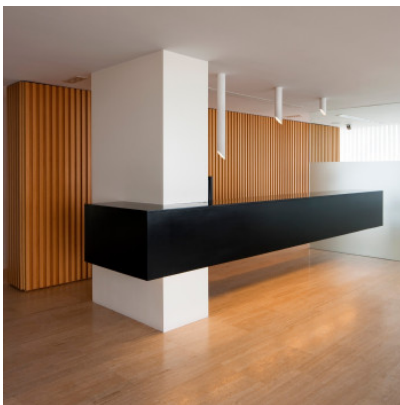

Vibia 45° 8250

LED ceiling light Vibia 45° 8250 made of aluminum and polycarbonate diffuser. Light directed 45° downwards for object illumination. Dimmable push or 1-10V.

black, 1-10V	529,00 € MSRP 559,00 €
MPN	825004/13
Luminous flux (lm)	1352
white, 1-10V	529,00 € MSRP 559,00 €
MPN	825003/13
Luminous flux (lm)	1352
black, Push	559,00 € MSRP 589,00 €
MPN	825004/15
Luminous flux (lm)	1352
white, Push	559,00 € MSRP 589,00 €
MPN	825003/15
Luminous flux (lm)	1352
bronze, 1-10V	589,00 € MSRP 625,00 €
MPN	825052/13
Luminous flux (lm)	1352
bronze, Push	619,00 € MSRP 655,00 €
MPN	825052/15
Luminous flux (lm)	1352