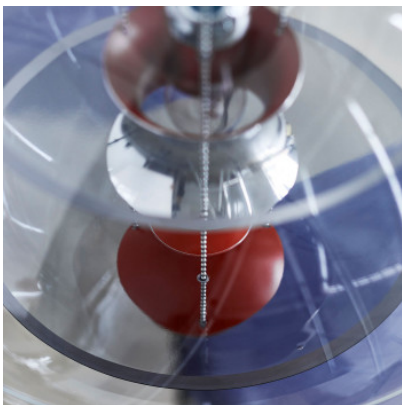

Verpan VP Globe Coloured Glass

Pendant lamp Verpan VP Globe Colored Glass with transparent acrylic sphere and reflectors made of lacquered aluminum and smoked glass, suspended on fine chains. Textile cable black. Phase dimmable.

ø 40cm	1.349,00 €-MSRP 1.690,00-€
MPN	100143
EAN	5702410286221

Bulbs	1 x max. 60W E14 halogen lamp.
Dimensions	Diameter 40 cm, cable length 400 cm.

23.04.2024 8:26:51

All prices shown include 19% VAT for deliveries to Deutschland excluding possible shipping costs.