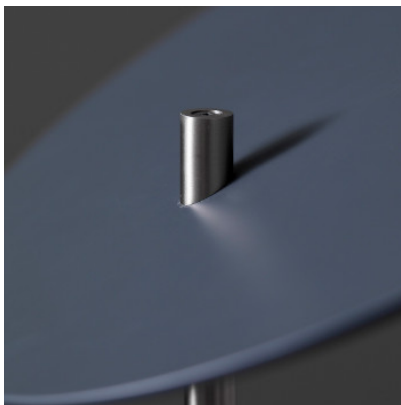

Verpan Reflect

The Reflect table lamp by Verpan is made of powder-painted metal. The light is reflected downwards and illuminates the tables' surfaces. With switch on the cable.

grey/satin	429,00 €-MSRP-541,00-€
MPN	103590
EAN	5702410296640
red matt	429,00 €-MSRP-541,00-€
MPN	103588
EAN	5702410296633
white matt	429,00 €-MSRP-541,00-€
MPN	130700

Bulbs 1 x max. 10W E14 LED lamp.
 Dimensions Shade diameter 30 cm, height 60 cm, base diameter 8 cm, cable length 250 cm.