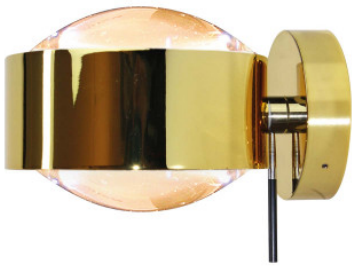

Top Light Puk Maxx Wall +

Puk Maxx Wall + by Top Light casts light upwards and downwards against the wall. Metal ring equipped with clear glass lenses, small metal rod to adjust the direction of the head. Dimmable.

chrome, lens clear MPN	359,00 €-MSRP-451,00-€ 2-30802+2-3036+2-3036
matt chrome, lens clear MPN	359,00 €-MSRP-451,00-€ 2-30801+2-3036+2-3036
matt nickel, lens clear MPN	359,00 €-MSRP-451,00-€ 2-30803+2-3036+2-3036
chrome matt, lens matt MPN	379,00 €-MSRP-480,00-€ 2-30801+2-3036-S+2-3036-S
chrome, lens matt MPN	379,00 €-MSRP-480,00-€ 2-30802+2-3036-S+2-3036-S
nickel matt, lens matt MPN	379,00 €-MSRP-480,00-€ 2-30803+2-3036-S+2-3036-S
black matt, lens clear MPN	389,00 €-MSRP-493,00-€ 2-30802-02+2-3036+2-3036
white matt, lens clear MPN	389,00 €-MSRP-493,00-€ 2-30802-22+2-3036+2-3036
black matt, lens mat MPN	419,00 €-MSRP-521,00-€ 2-30802-02+2-3036-S+2-3036-S
white matt, lens mat MPN	419,00 €-MSRP-521,00-€ 2-30802-22+2-3036-S+2-3036-S

Bulbs
Dimensions

2 x 12W LED, ca. 1,800 lm, ca. 2,800K.
Diameter of wall base 8 cm, diameter of lamp head 13 cm, height of lamp head 9.2 cm, total depth approx. 15 cm.